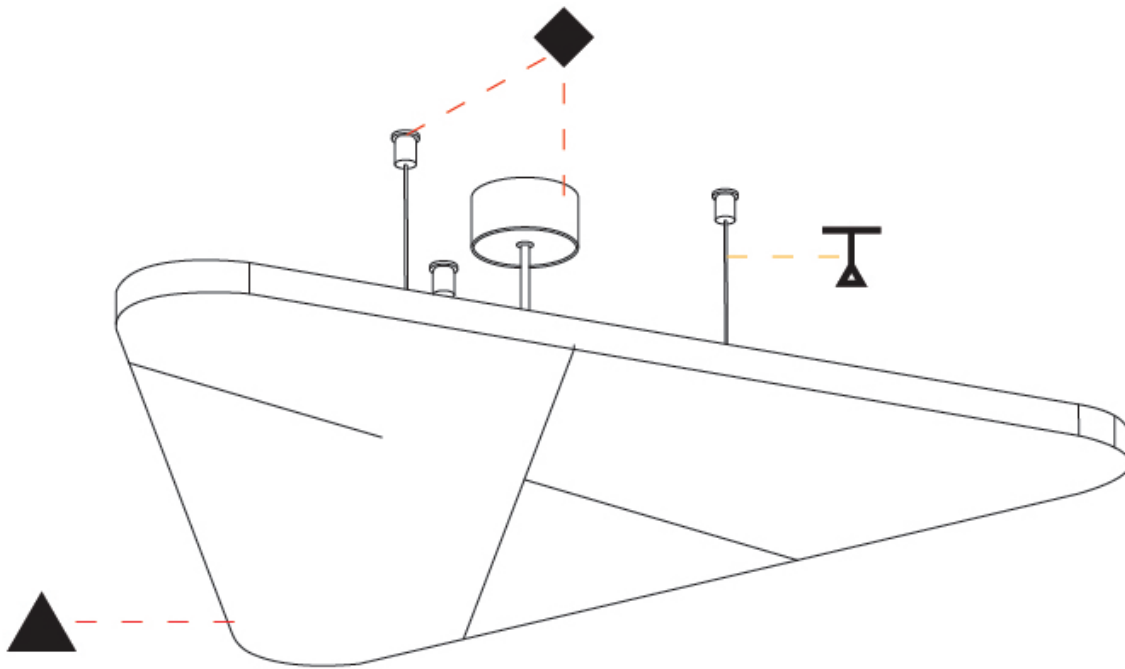

VICTORY ACOUSTIC LIGHT PANEL SUSPENSION

A300748-

PROJECT	_____
TYPE	_____
SPECIFIER	_____
QUANTITY	_____
DATE	_____

A